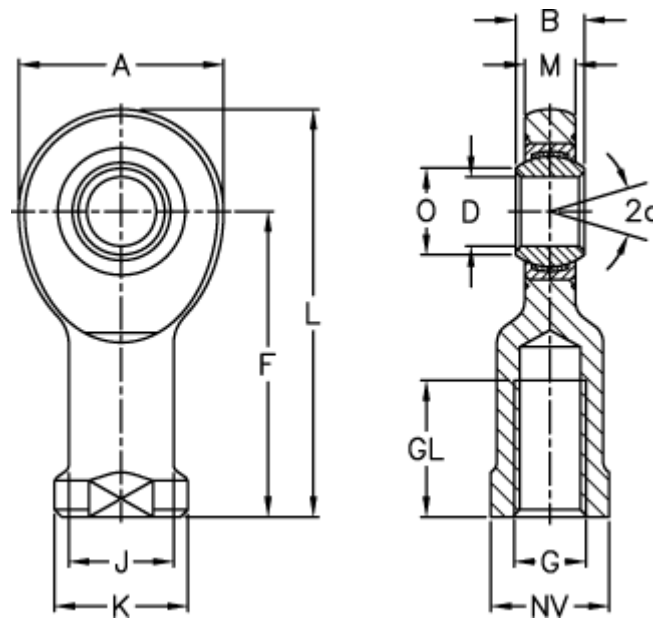

Article number: 03488035

Description: Fluro Rod end EIL 35D-NIRO

Note: 35

Measures

A	= 82	J	= 47
a (degrees)	= 6	K	= 58
B	= 25	L	= 166
D	= 35	M	= 21
Dynamic drive (kN)	= 153	NV	= 50
F	= 125	O	= 39.8
g	= M36x3	Static drive kN	= 111
GL	= 60	Weight	= 1300